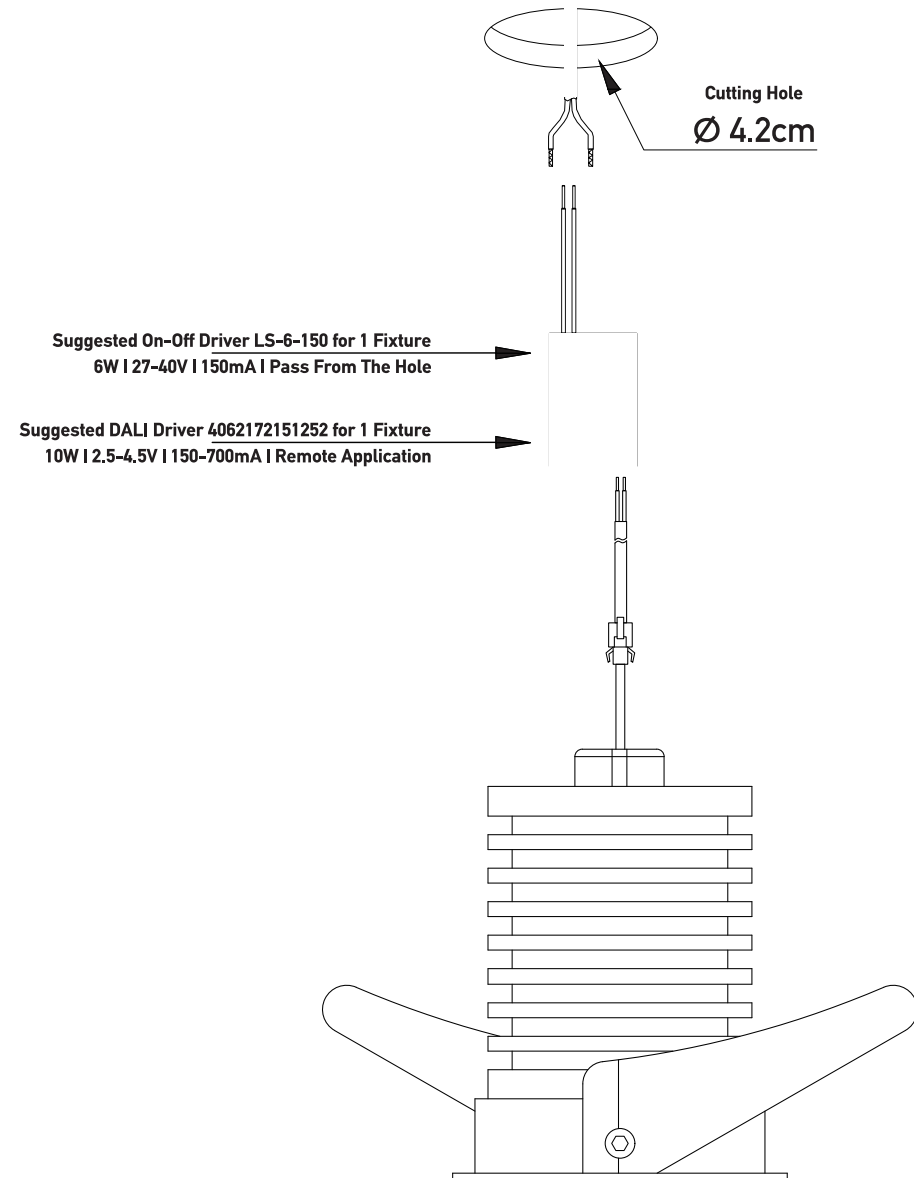

## SPECIFICATIONS

- **Material:** Aluminium
- **Light Source:** COB LED | 6W | 3000K | 420Lm | CRI 90
- **Ingress Protection:** IP44 Protection against entry of solid objects greater than 12mm in diameter.

### Connecting the Terminal Block

Connect main supply (**brown - Live, blue - Neutral**) into terminal block making sure all connections are tight.

Please read instructions before commencing installation and retain for future reference.