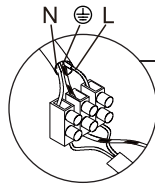

DOWNLIGHT RECESSED SPOT S150

SPECIFICATIONS

- **Material:** Aluminium
- **Light Source:** GU10 140W MAX
- **Ingress Protection:** IP20 Protection against entry of solid objects greater than 12mm in diameter.

INSTALLATION INSTRUCTIONS

⚠ Electrical products can cause death, injury, or property damage. Maintenance and installation should only be carried out by a professional electrician.

- Ensure the main supply is switched off before connecting to electricity.

Connecting the Terminal Block

Connect main supply (**brown - Live, blue - Neutral**) into terminal block making sure all connections are tight.

WARNING

⚠ Make sure that the products are installed properly before connecting to electricity.
 Do not cover the luminaire.
 Do not exceed the maximum wattage rating of the lamp.
 If the light source is contained in this luminaire (integrated LED), it shall only be replaced by the manufacturer, his service agent, or a similarly qualified person.