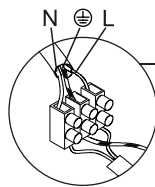

INDOOR CEILING LIGHT

23225

Please read instructions before commencing installation and retain for future reference.

SPECIFICATIONS

- **Material:** Aluminium
- **Light Source:** 1x GU10 LED | 5W MAX
- **Ingress Protection:** IP20 Protection against entry of solid objects greater than 12mm in diameter.

INSTALLATION INSTRUCTIONS

Electrical products can cause death, injury, or property damage. Maintenance and installation should only be carried out by a professional electrician.

- Ensure the main supply is switched off before connecting to electricity.

Connecting the Terminal Block

Connect main supply (**brown** - Live, **blue** - Neutral) into terminal block making sure all connections are tight.

WARNING

Make sure that the products are installed properly before connecting to electricity.
Do not cover the luminaire.
Do not exceed the maximum wattage rating of the lamp.
If the light source is contained in this luminaire (integrated LED), it shall only be replaced by the manufacturer, his service agent, or a similarly qualified person.