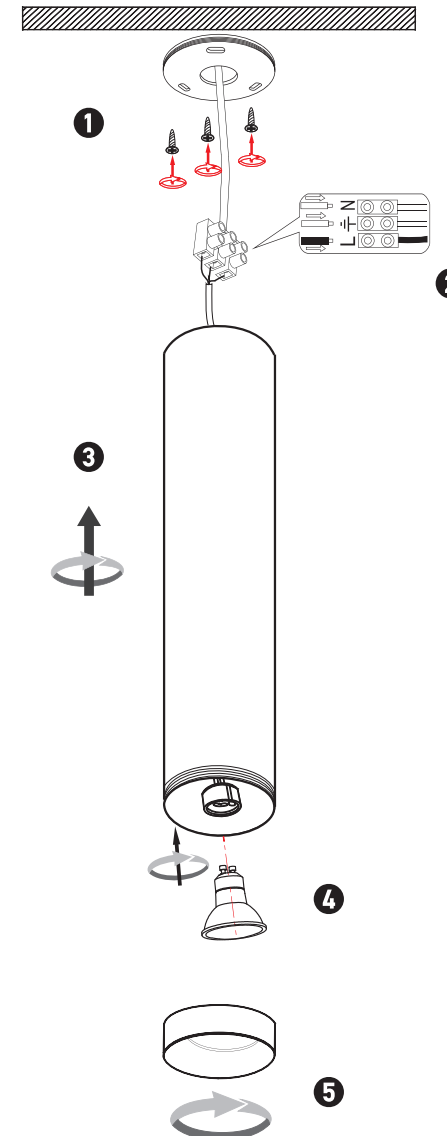

INDOOR CEILING LIGHT

23225

Please read instructions before commencing installation and retain for future reference.

SPECIFICATIONS

- **Material:** Aluminium
- **Light Source:** 1x GU10 LED | 5W MAX
- **Ingress Protection:** IP20 Protection against entry of solid objects greater than 12mm in diameter.

INSTALLATION INSTRUCTIONS

Electrical products can cause death, injury, or property damage. Maintenance and installation should only be carried out by a professional electrician.

- Ensure the main supply is switched off before connecting to electricity.

Connecting the Terminal Block

Connect main supply (**brown** - Live, **blue** - Neutral) into terminal block making sure all connections are tight.

WARNING

Make sure that the products are installed properly before connecting to electricity.
Do not cover the luminaire.
Do not exceed the maximum wattage rating of the lamp.
If the light source is contained in this luminaire (integrated LED), it shall only be replaced by the manufacturer, his service agent, or a similarly qualified person.